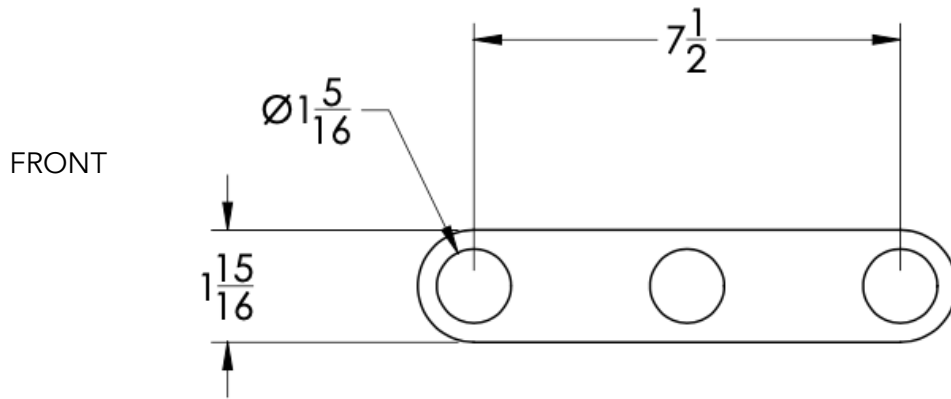

neelnox

LET
THERE
BE **DESIGN.**

FEATURES

- Premium 304 Grade Stainless Steel
- Solid Mount Construction
- Concealed Installation Hardware
- State of the art wall anchors included for installation on Dry wall or Tile

Dimensions in inches

NOTE: Dimensions subject to change without notice.