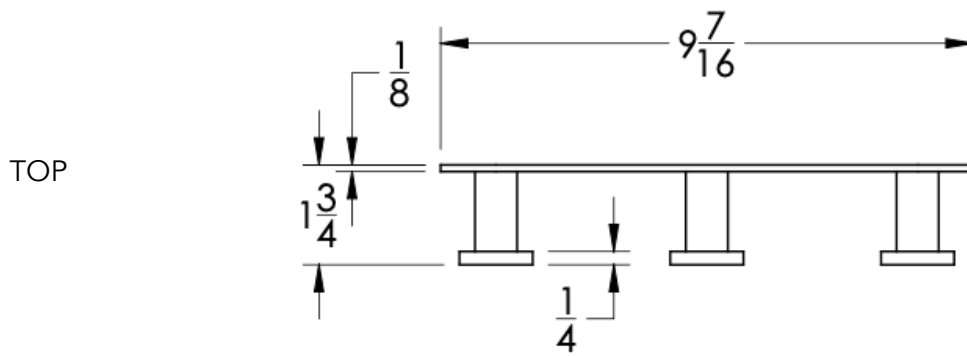

neelnox

LET
THERE
BE **DESIGN.**

FEATURES

- Premium 304 Grade Stainless Steel
- Solid Mount Construction
- Concealed Installation Hardware
- State of the art wall anchors included for installation on Dry wall or Tile

Dimensions in inches

NOTE: Dimensions subject to change without notice.