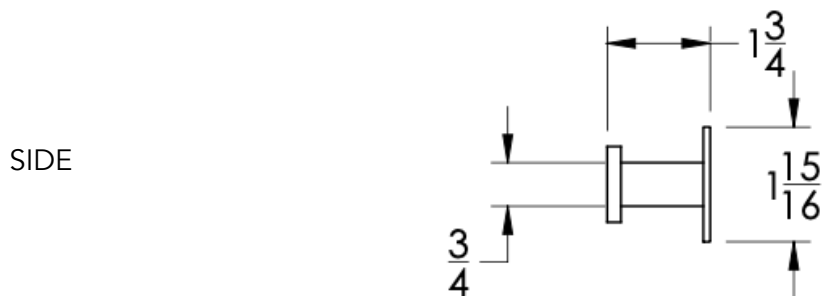

Dimensions in inches

NOTE: Dimensions subject to change without notice.