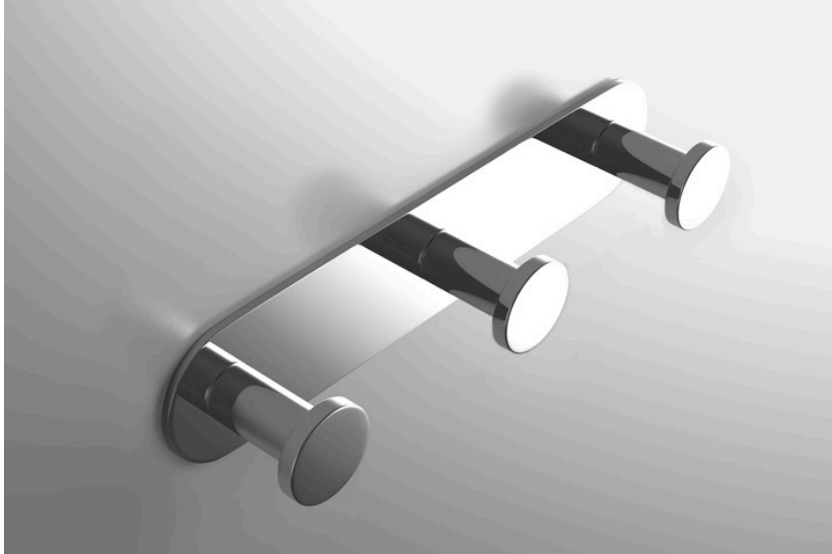

neelnox

LET
THERE
BE **DESIGN.**

FEATURES

- Premium 304 Grade Stainless Steel
- Solid Mount Construction
- Concealed Installation Hardware
- State of the art wall anchors included for installation on Dry wall or Tile

COLLECTION FORM

ROBE HOOK

Model	Product	Finishes Available
FRM-RHT	Robe Hook	Multiple finishes available. Over 23 finishes to choose from.

FINISHES			
Polished (-P)	Antique Copper (-ACOP)	Polished Gold (-PGLD)	
Brushed (-B)	Polished Brass (-PBRS)	Brushed Copper (-BCOP)	
Brushed Gold (-BGLD)	Matte White (-WHT)	Brushed Rose Gold (-BRGD)	
Matte Black (-BLK)	Brushed Modern Bronze (-BMBRZ)	Brushed Black (-BRBLK)	
Oil Rubbed Bronze (-ORB)	Glossy White (-GWHT)	Polished Black (-PBLK)	
Brushed Brass (-BBRS)	Polished Rose Gold (-PRGD)	Antique Nickel (-ANKL)	
Brushed Bronze (-BBRZ)	Unlacquered Brass (-UBRS)	Black Nickel (-NKBL)	
Antique Brass (-ABRS)	Polished Nickel (-PNKL)		